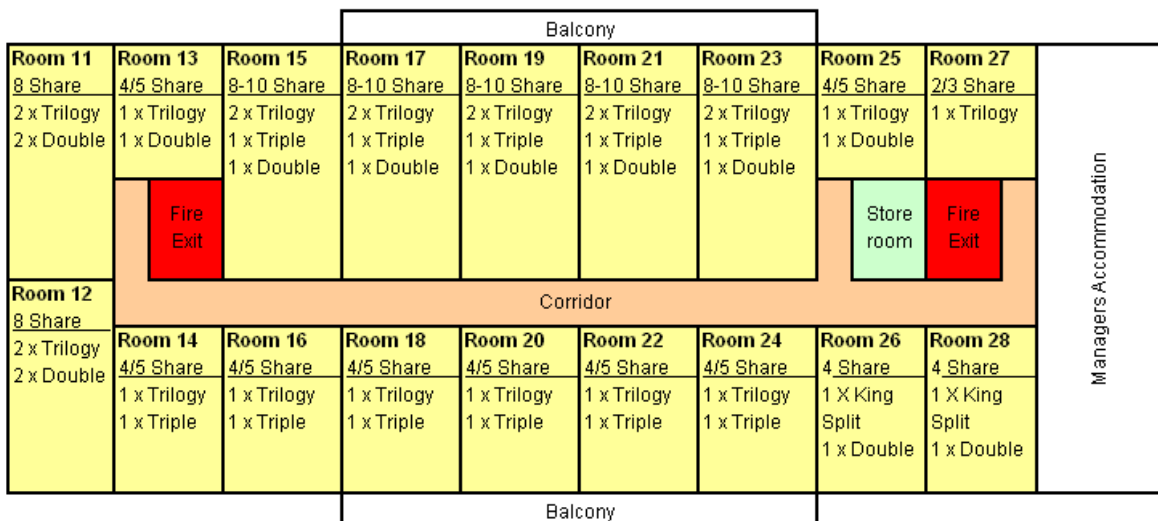

LOWER LEVEL

MIDDLE LEVEL

TOP LEVEL

- Key**
- Trilogy A bunk with a double bed on the bottom and single bed on top
 - Double A bunk with 2 single beds on top of each other
 - Triple A bunk with 3 single beds on top of each other
 - King Split Either a king bed or 2 singles
 - Double Bed Standard double bed